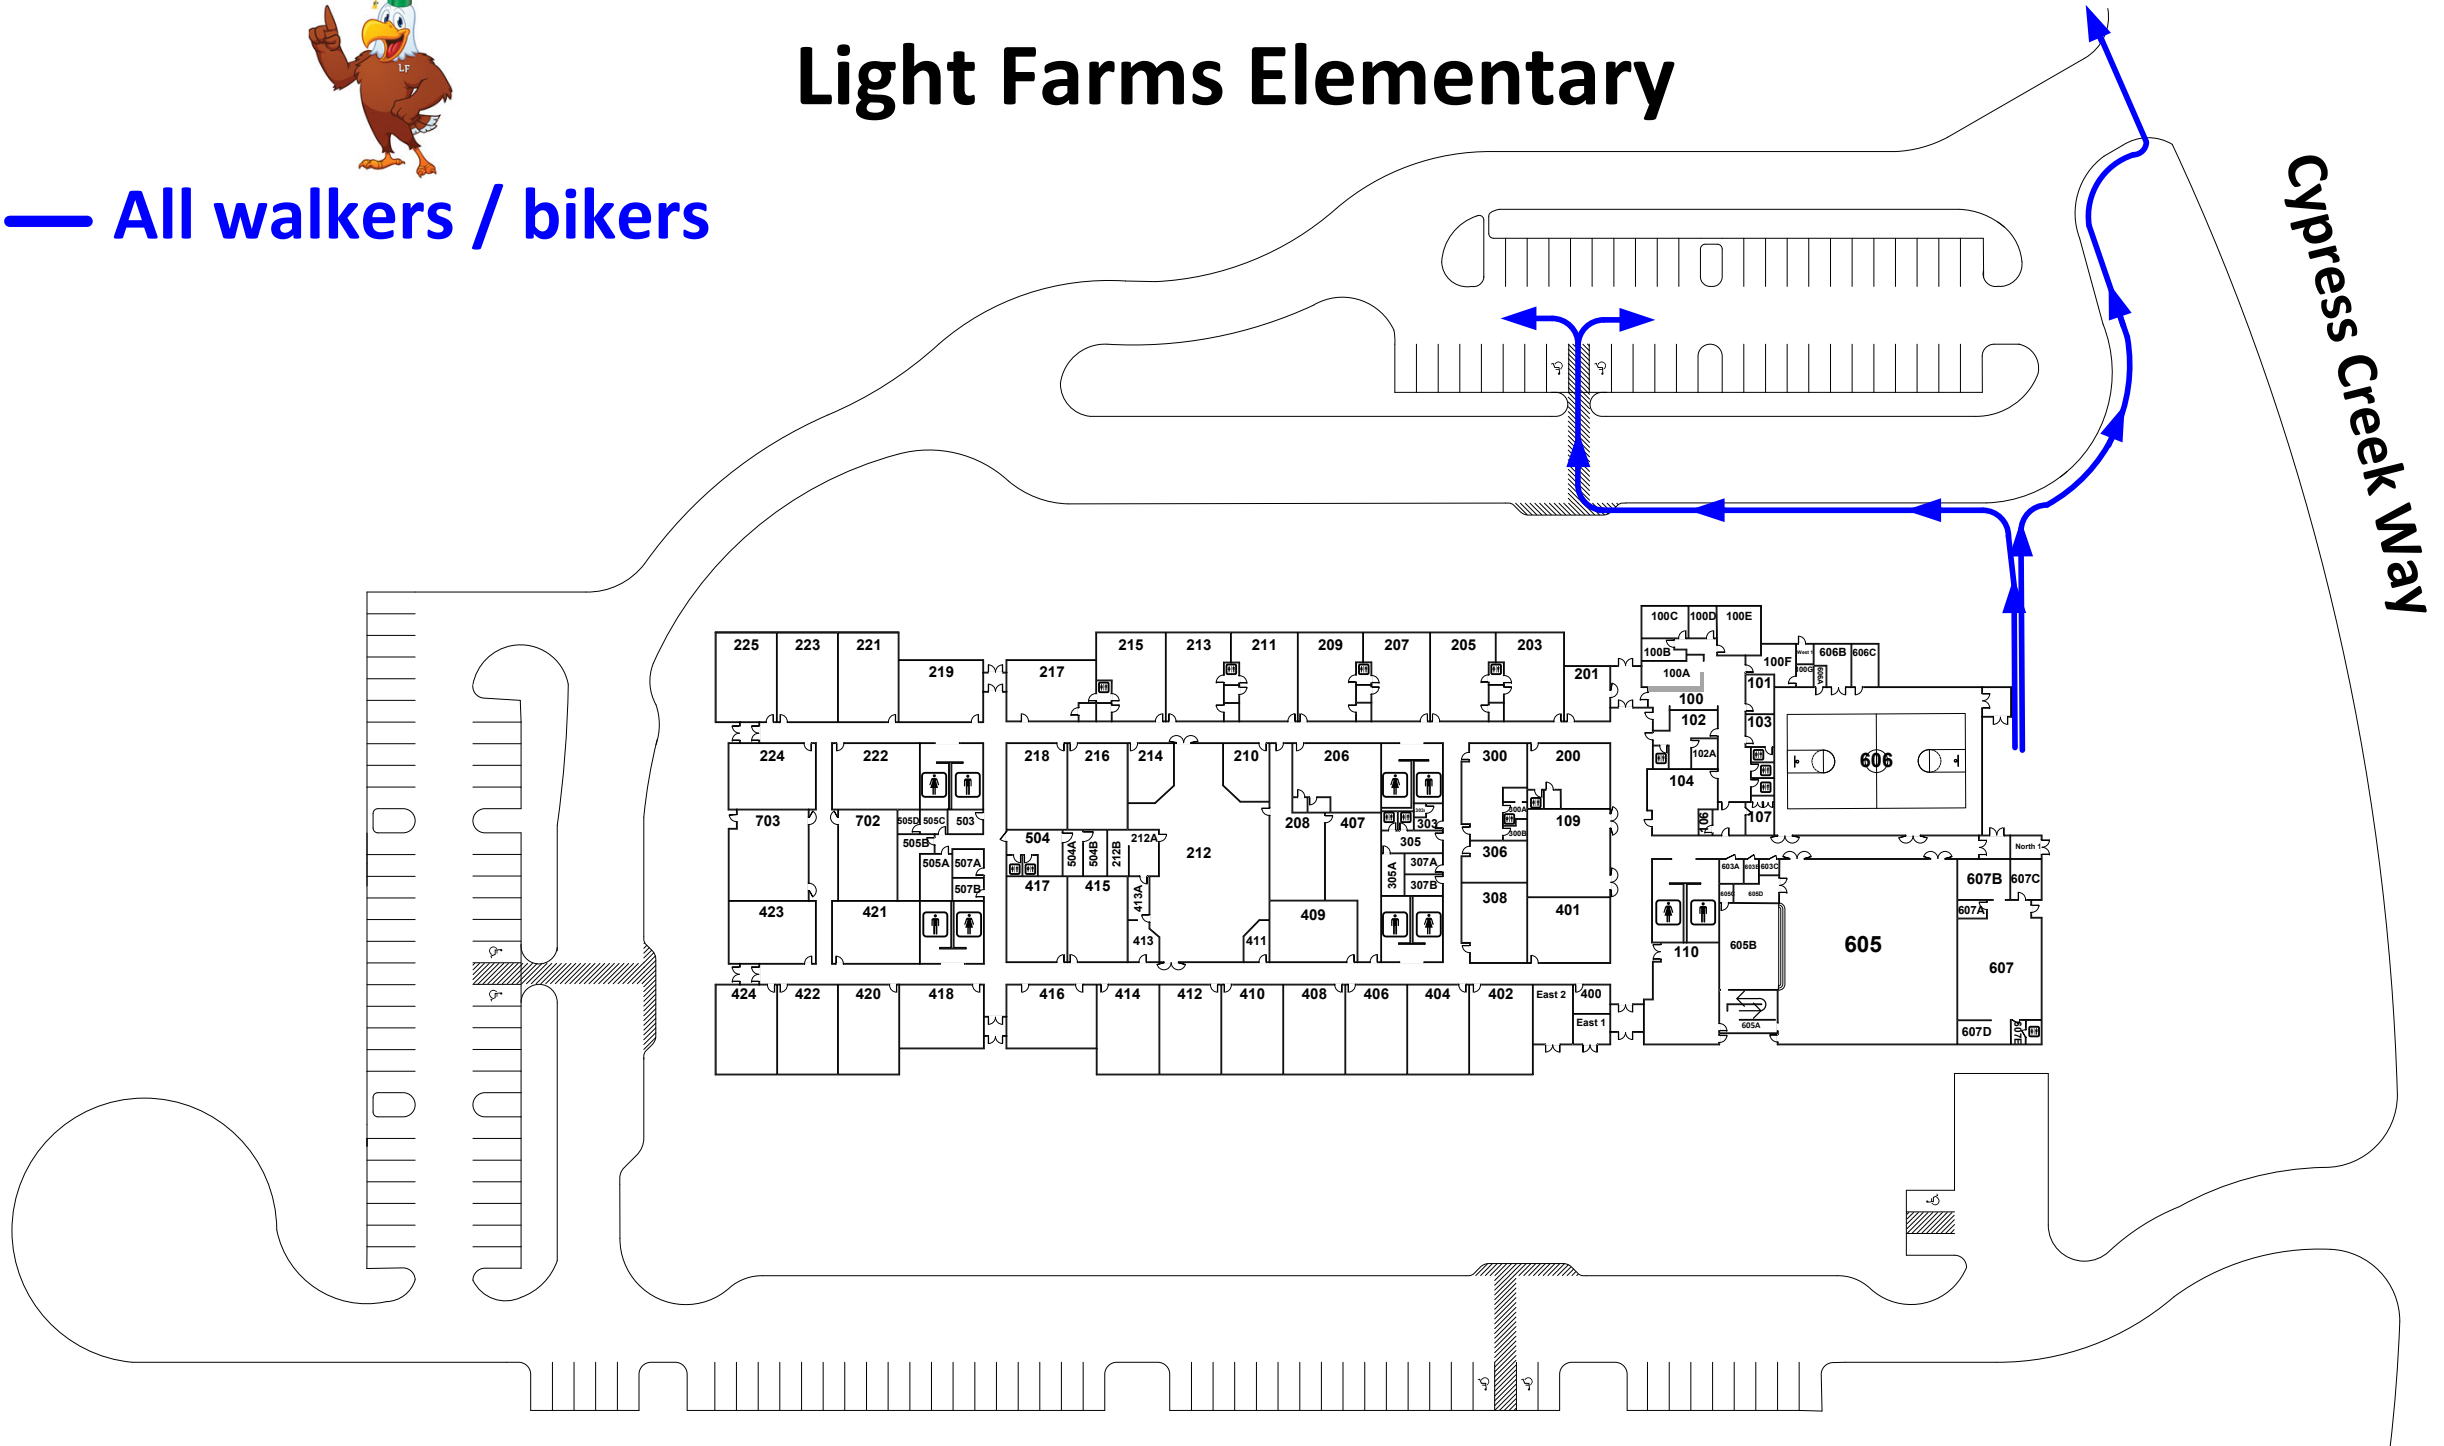

Light Farms Elementary

- Car Line Grades 3/4/5**
- Car Line Grades K/1/2**
(older siblings join young)
- Buses**
- Cones**

Light Farms Elementary

— All walkers / bikers

Cypress Creek Way