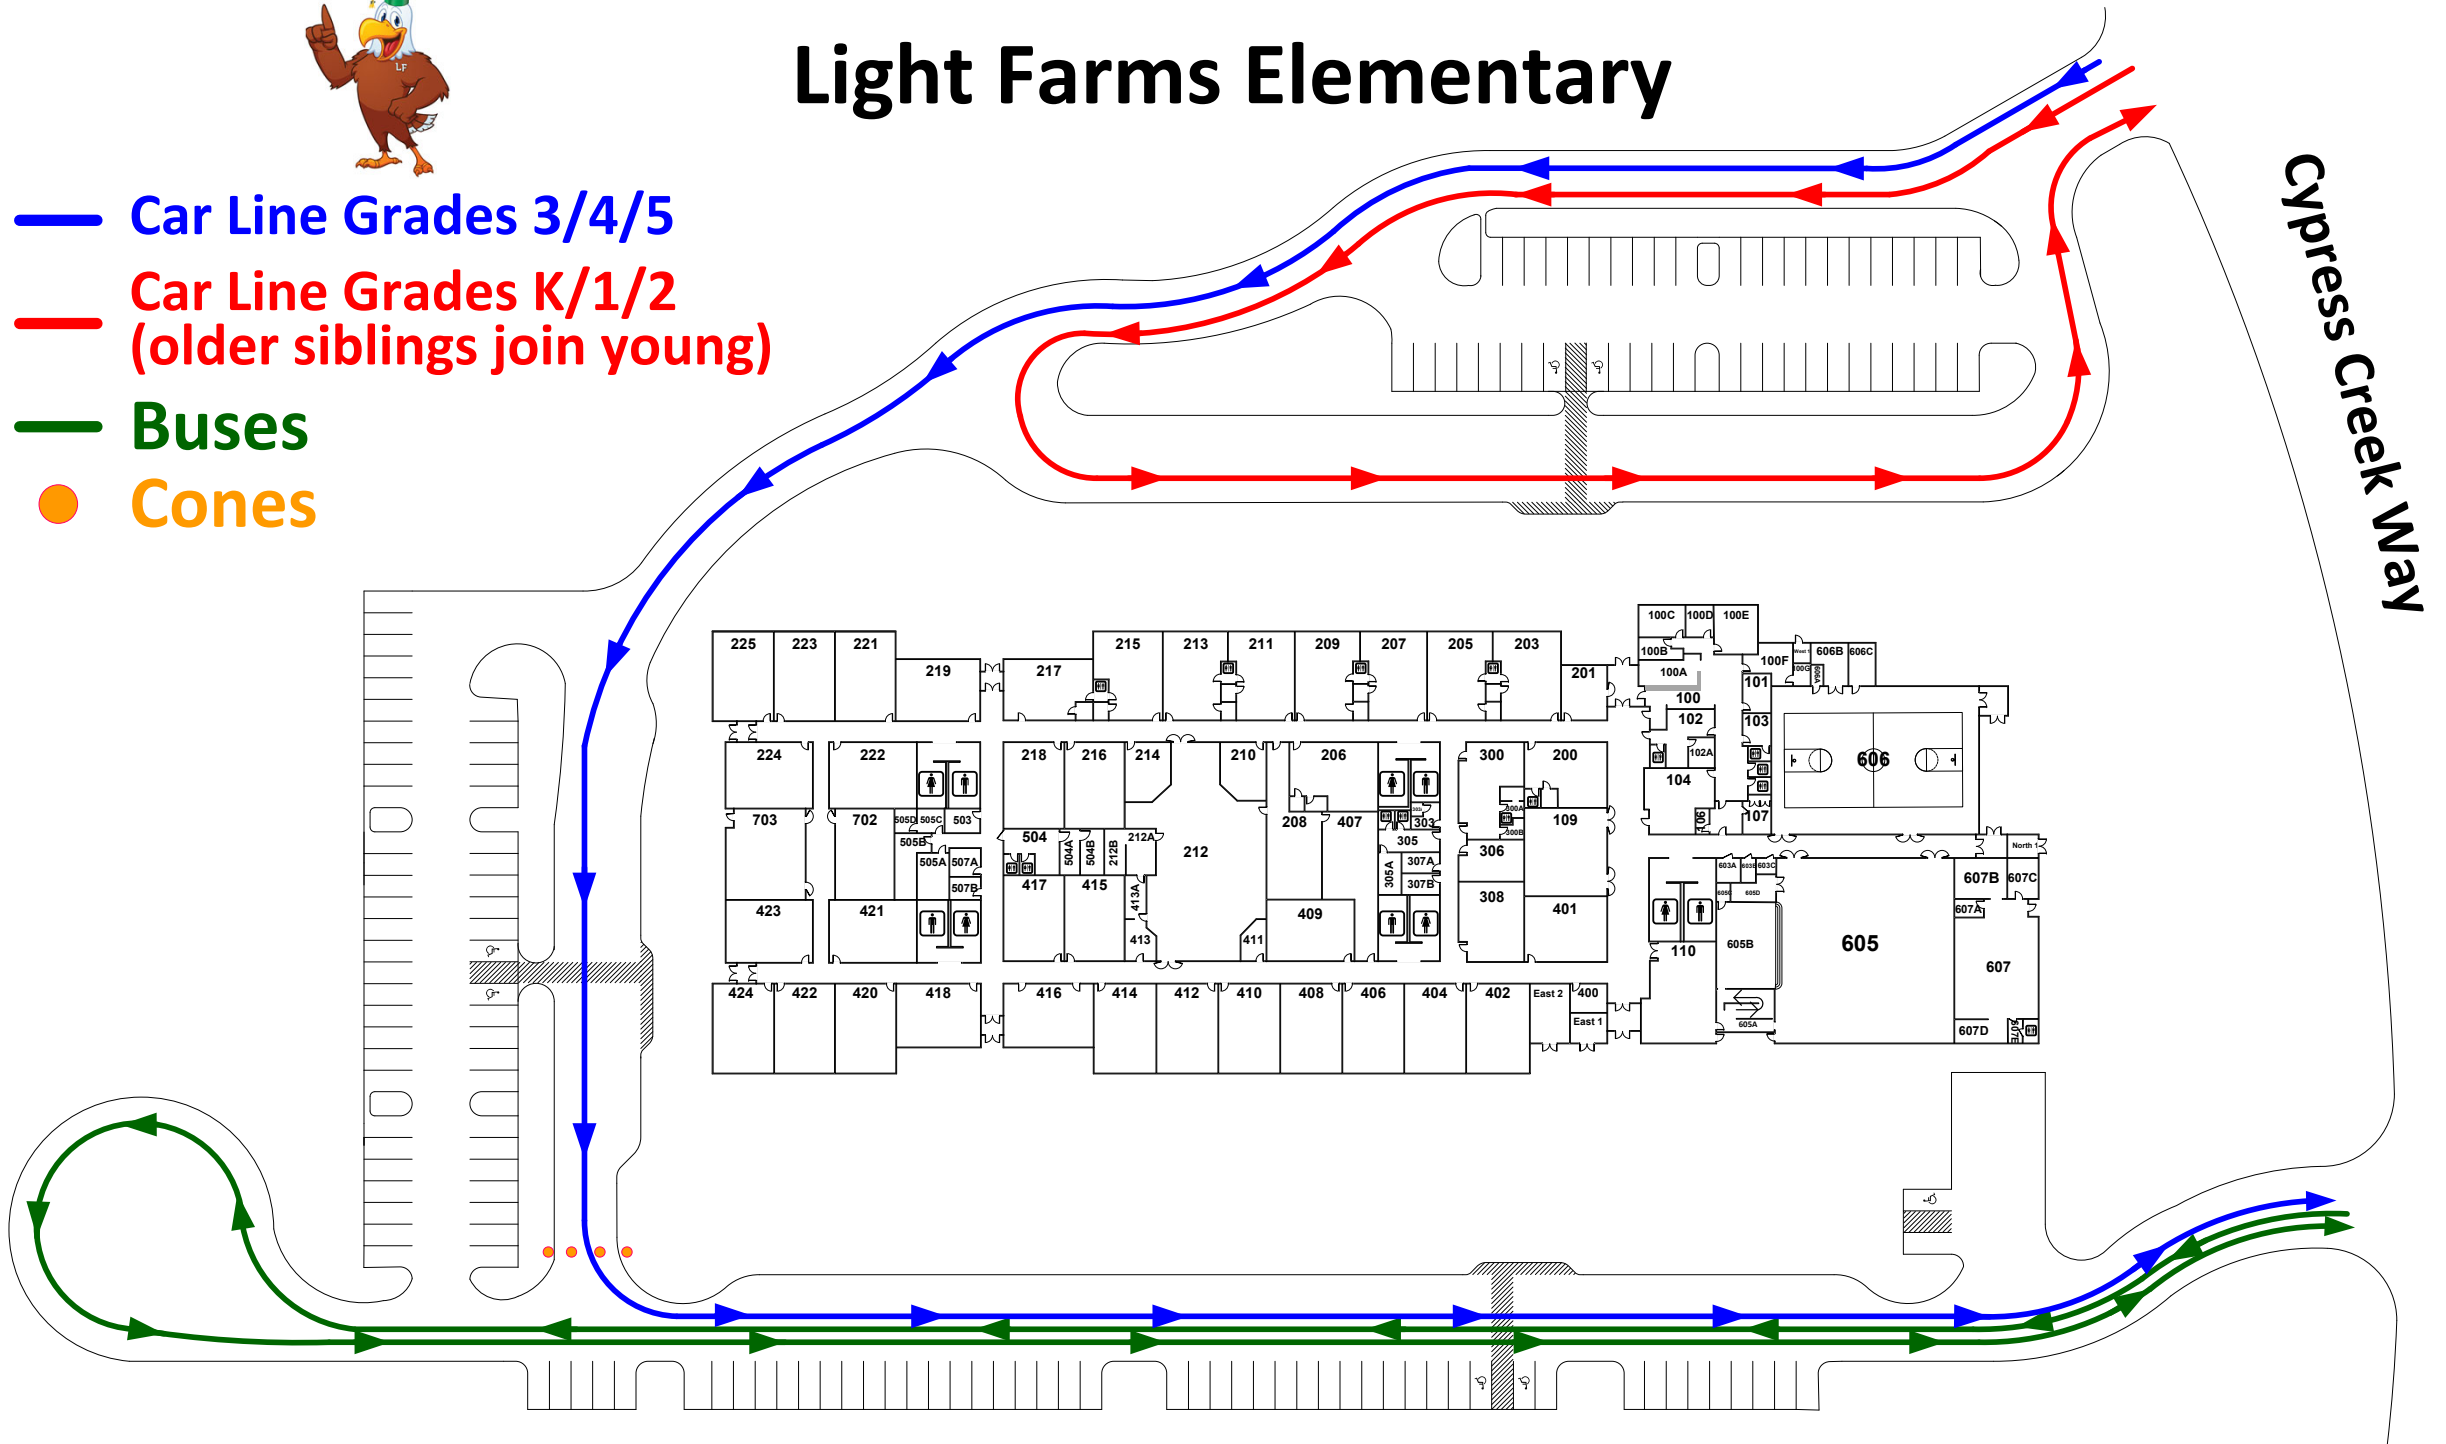

Light Farms Elementary

- Car Line Grades 3/4/5**
- Car Line Grades K/1/2**
(older siblings join young)
- Buses**
- Cones**

Light Farms Elementary

— All walkers / bikers

Cypress Creek Way