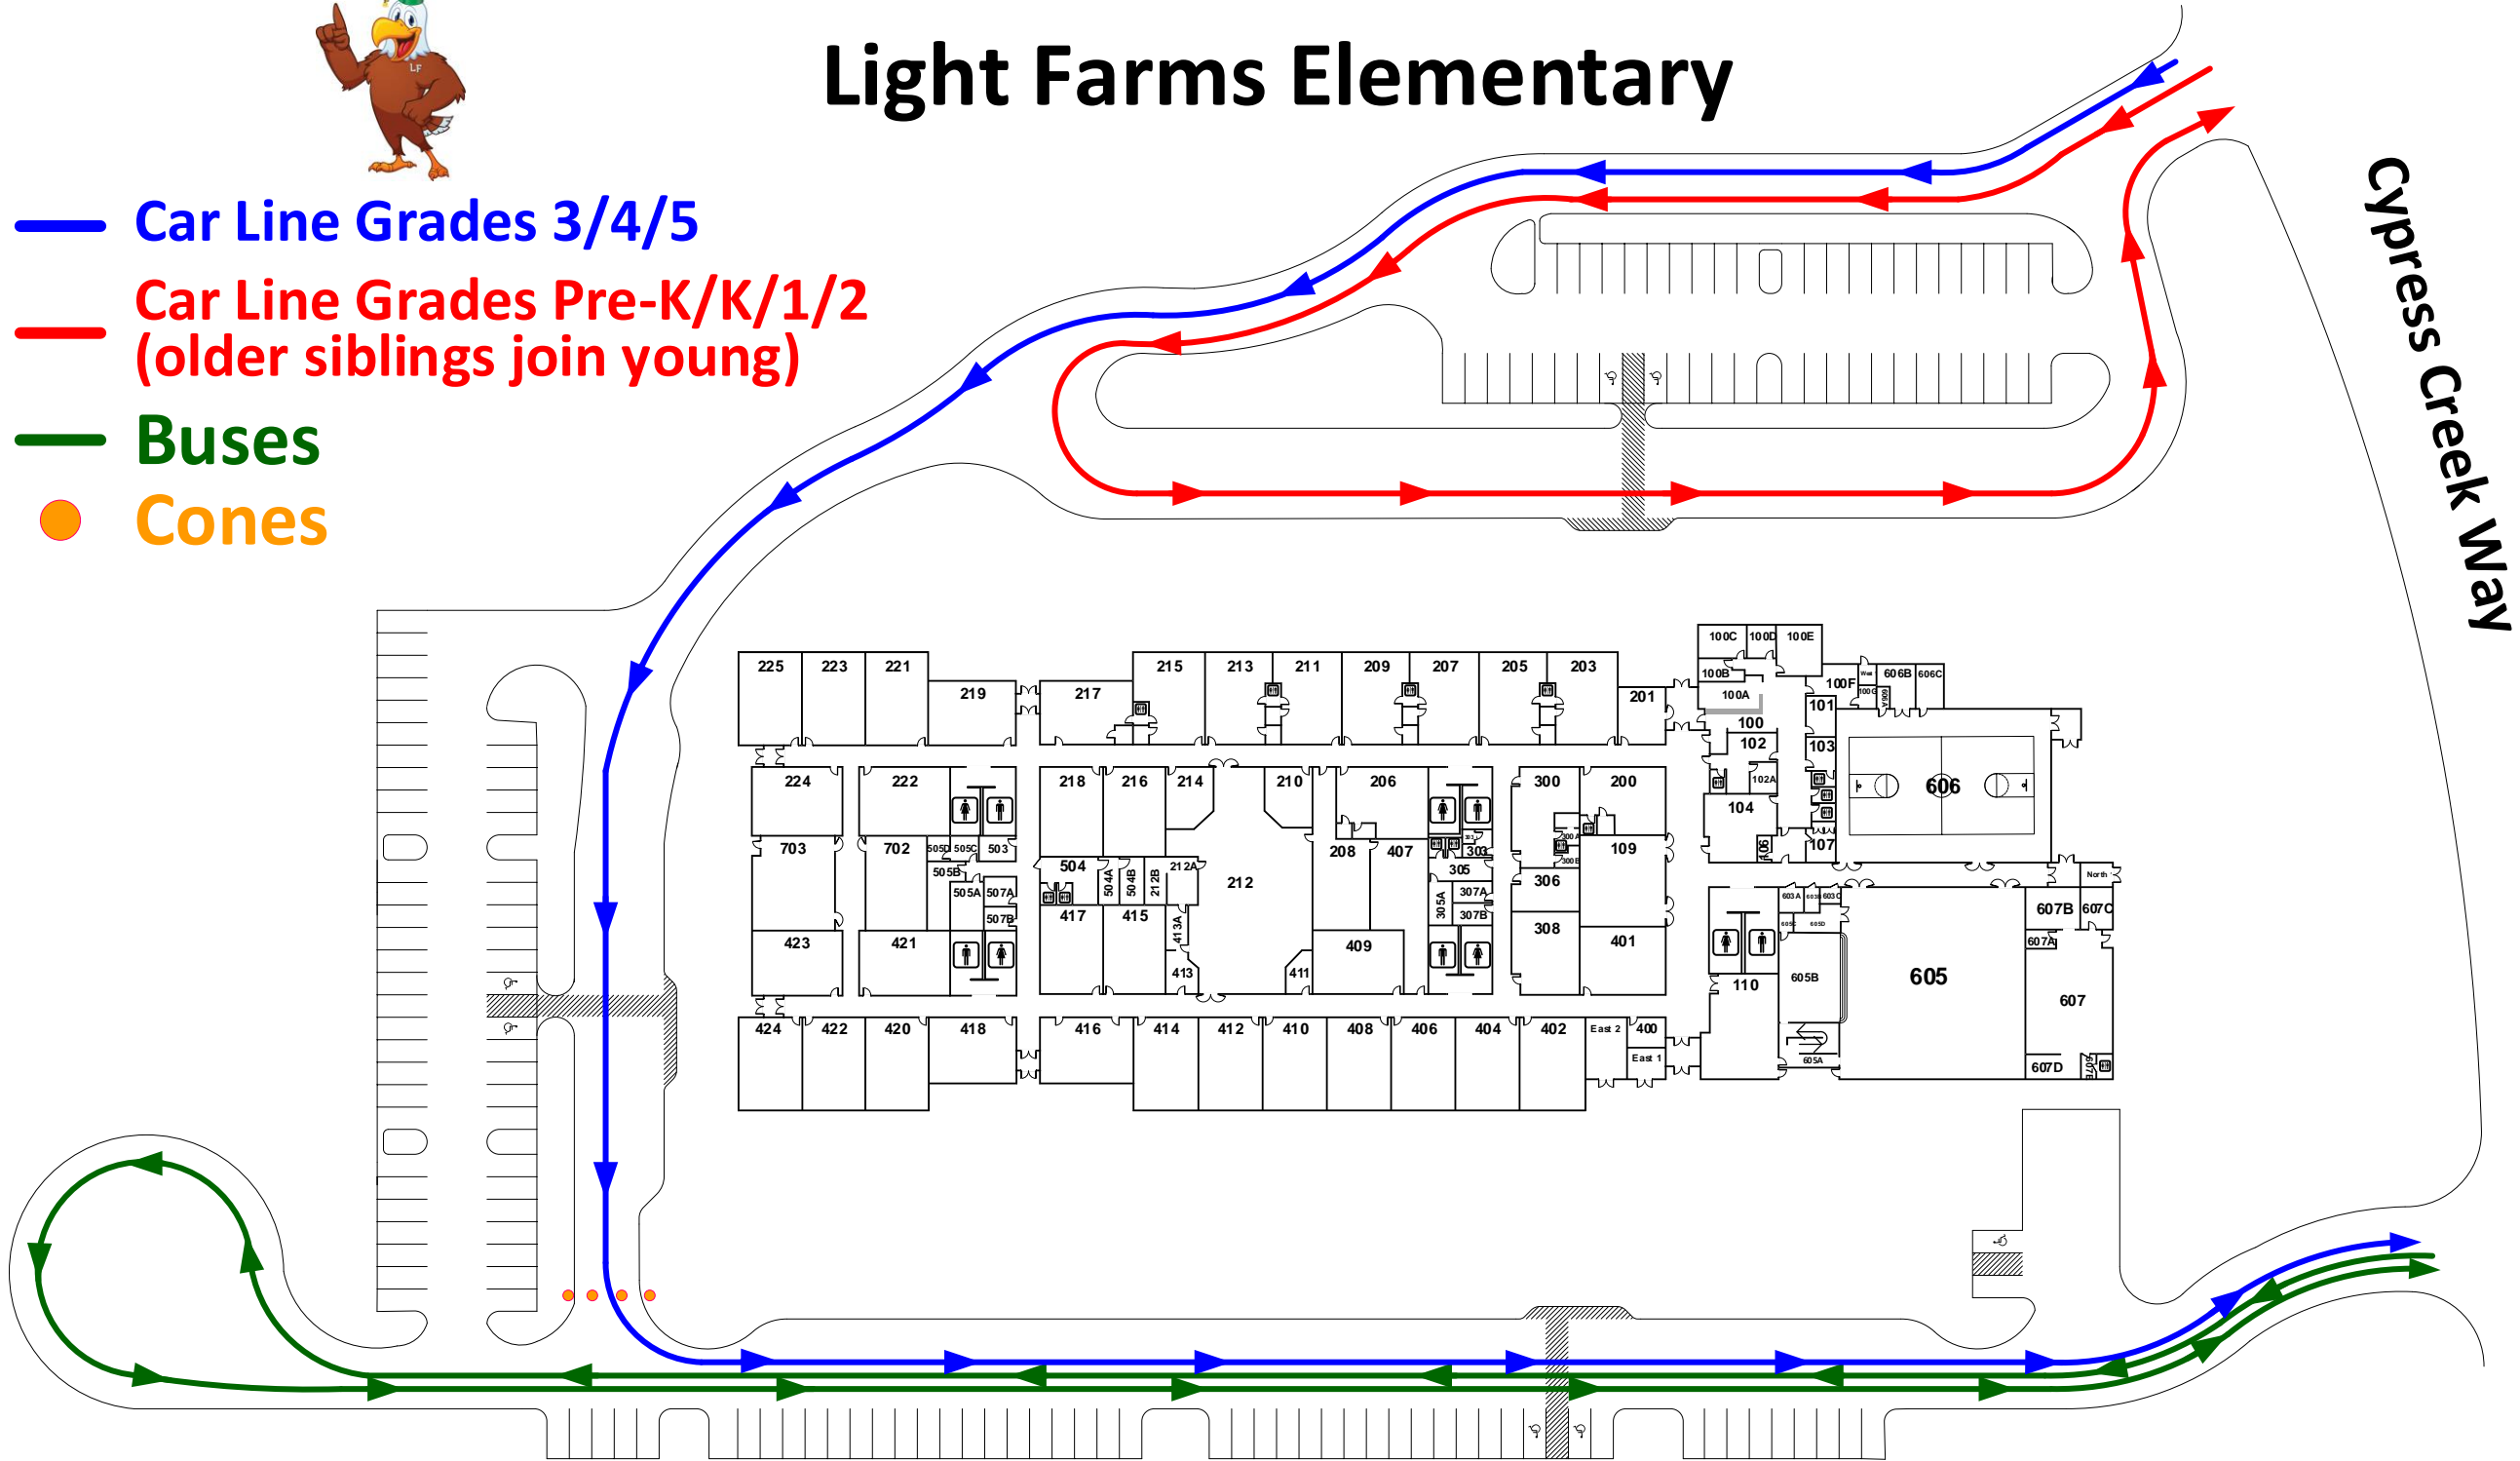

Light Farms Elementary

- Car Line Grades 3/4/5**
- Car Line Grades Pre-K/K/1/2 (older siblings join young)**
- Buses**
- Cones**

Cypress Creek Way

Light Farms Elementary

— All walkers / bikers

Cypress Creek Way