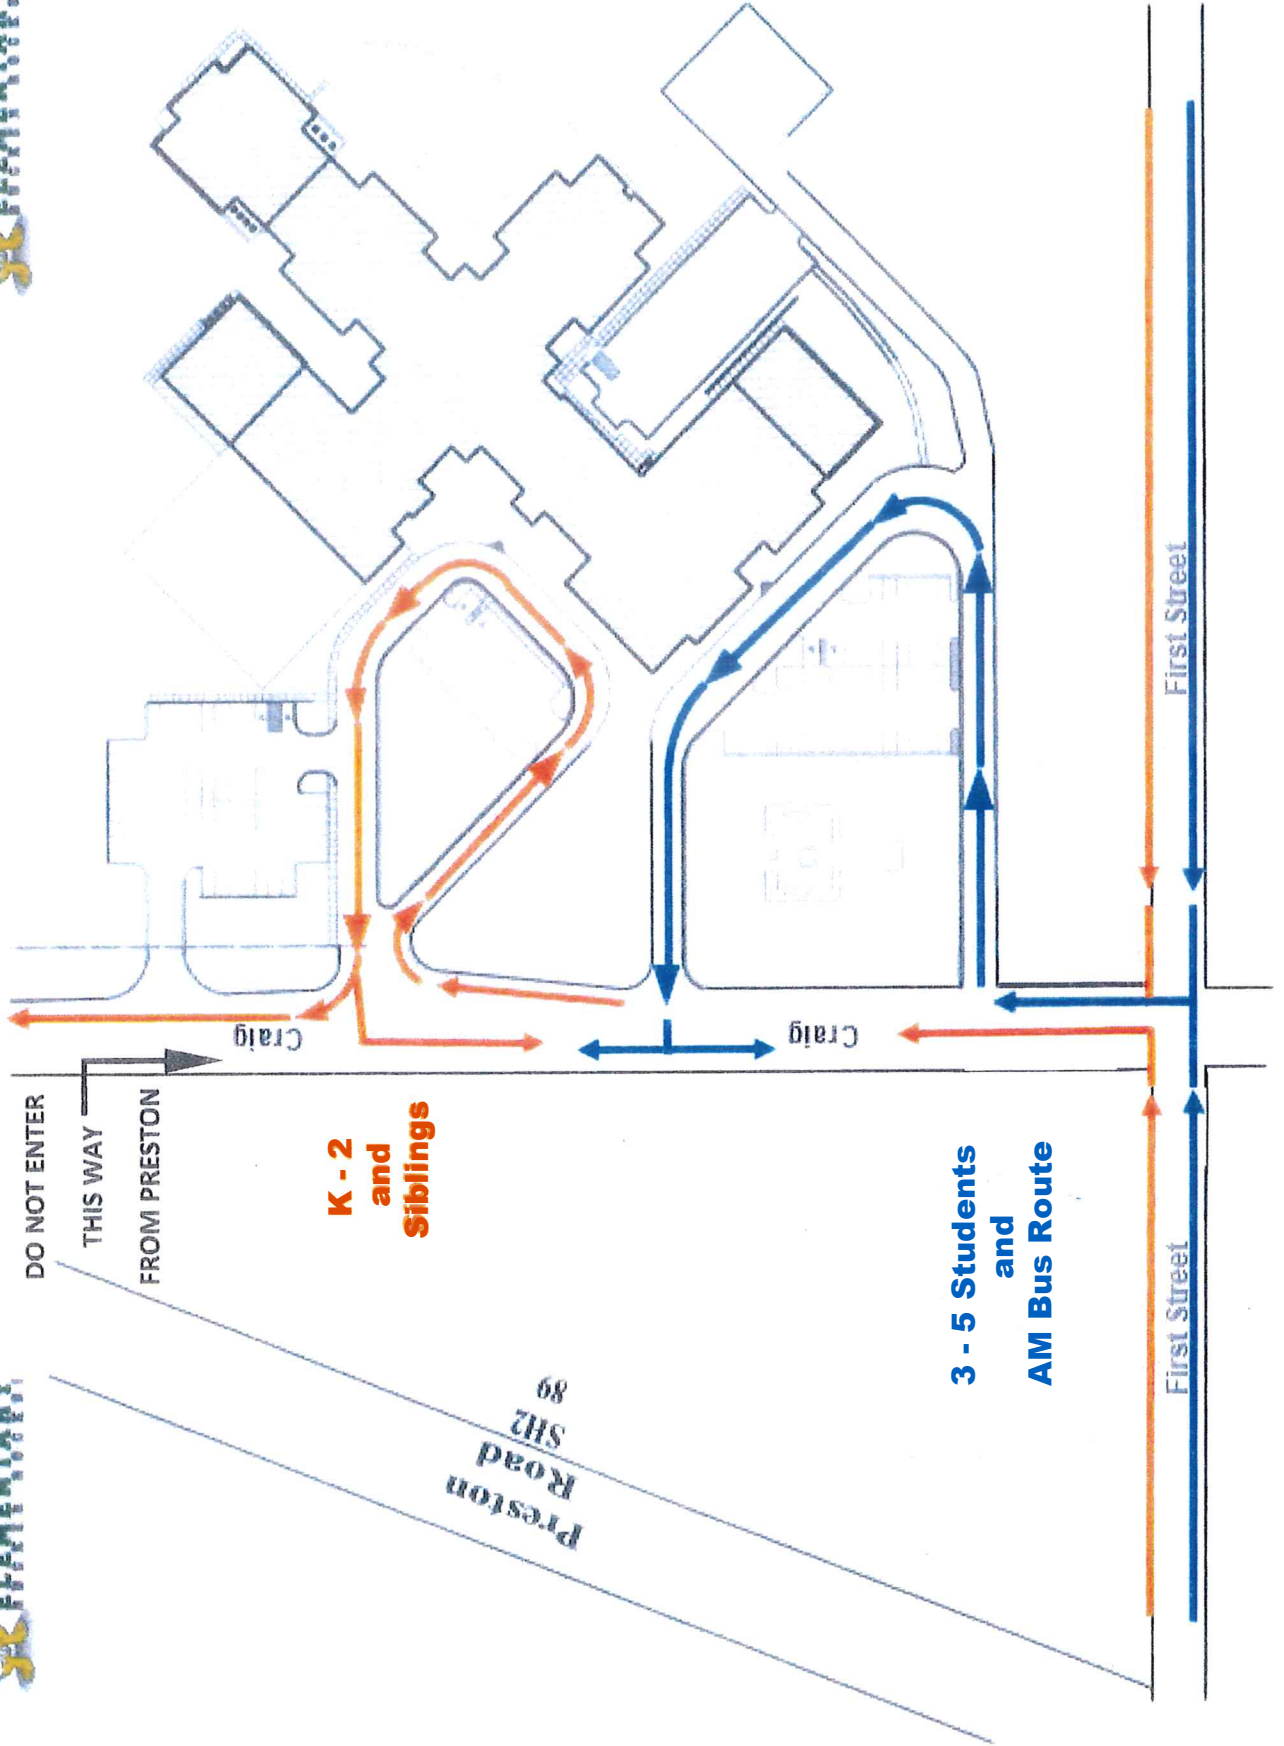

Rucker AM Arrival / Drop Off Map

DO NOT ENTER

THIS WAY FROM PRESTON

K - 2 and Siblings

3 - 5 Students and AM Bus Route

Preston Road SH289

Craig

Craig

First Street

First Street

Rucker PM Dismissal Map