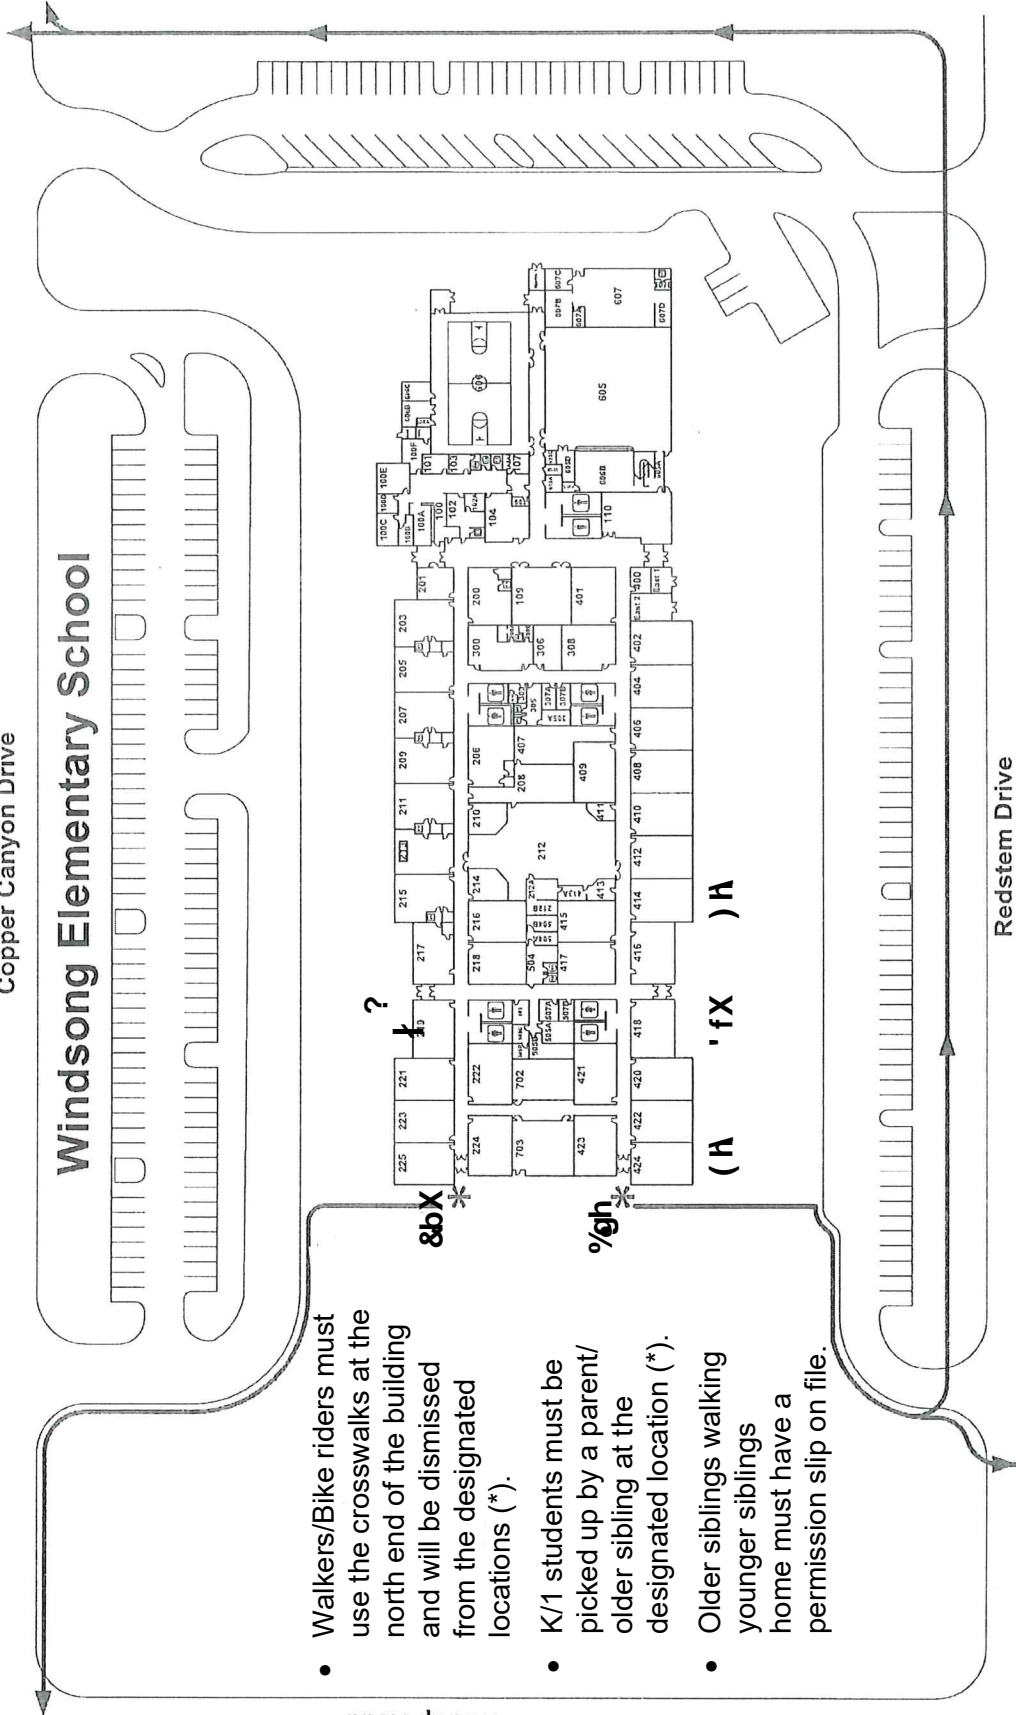

Copper Canyon Drive

Windsong Elementary School

Fishtrap Road

Redstem Drive

- Walkers/Bike riders must use the crosswalks at the north end of the building and will be dismissed from the designated locations (*).
- K/1 students must be picked up by a parent/older sibling at the designated location (*).
- Older siblings walking younger siblings home must have a permission slip on file.

?

&bX

%gh

(H 'fX)H

Copper Canyon Drive

Windsong Elementary School

PM Drop Off

PPCD & PreK pick up students at the "east" entrance "P".

A-L last name will pick up students at the front "east" entrance "X".

M-Z last name will pick up students at the "south" entrance "X".

Buses will pick up students on the "west" side.

Fishtrap Road

Redstem Drive

Buses will drop off students at the back "west" entrance "B".

Fishtrap Road

Redstem Drive