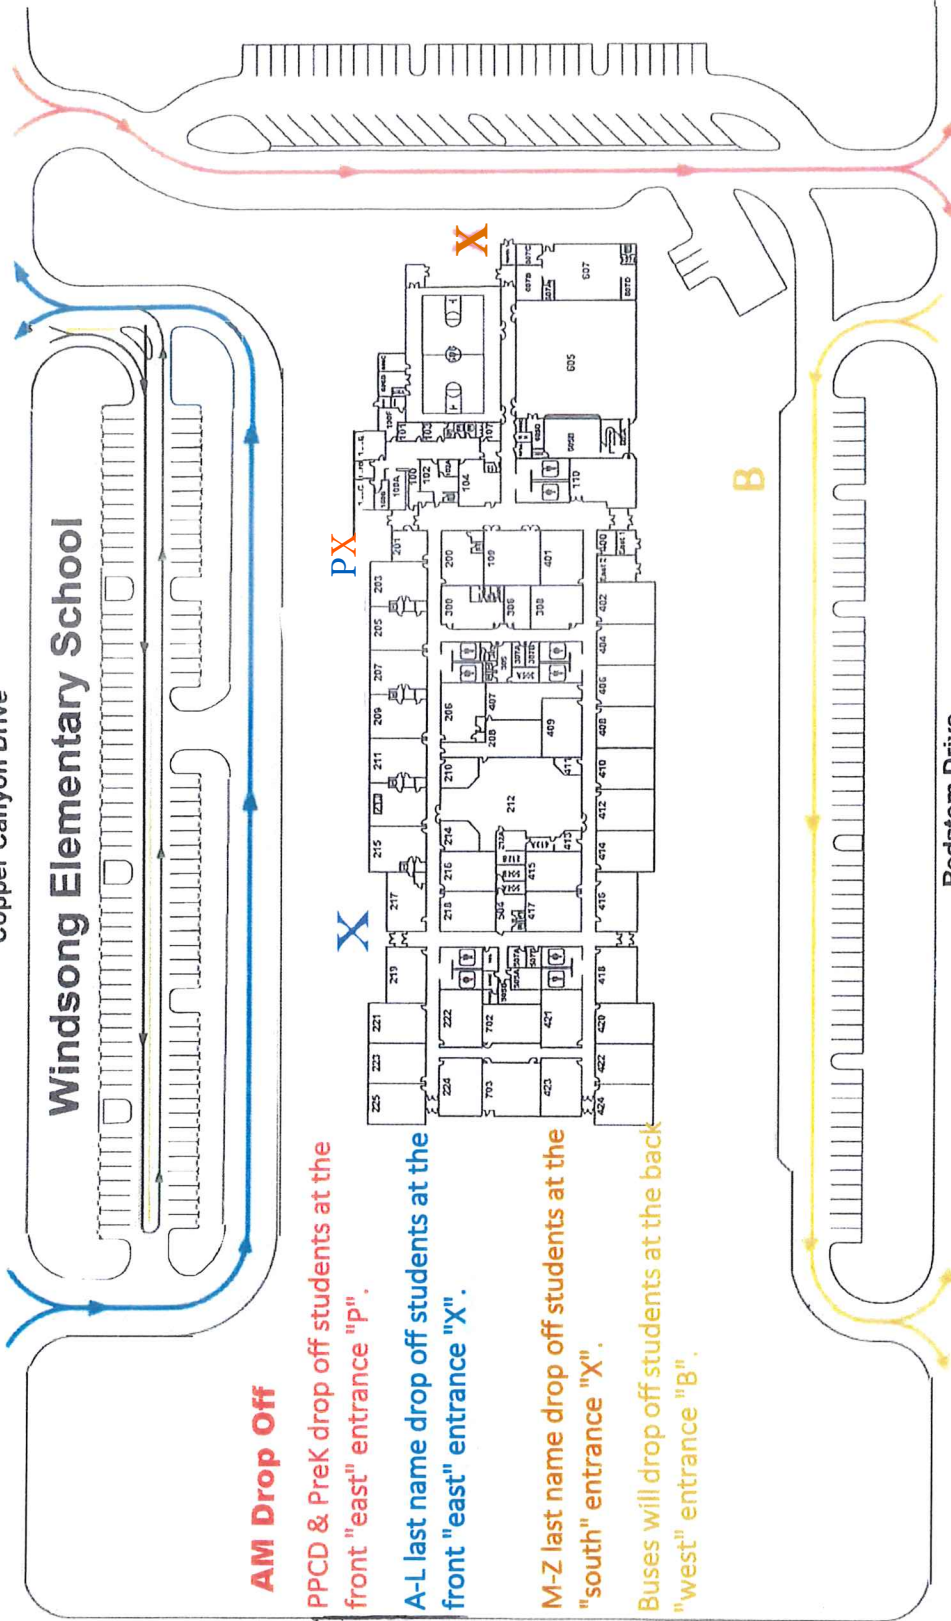

Copper Canyon Drive

Windsong Elementary School

Fishtrap Road

Redstem Drive

- Walkers/Bike riders must use the crosswalks at the north end of the building and will be dismissed from the designated locations (*).
- K/1 students must be picked up by a parent/older sibling at the designated location (*).
- Older siblings walking younger siblings home must have a permission slip on file.

A-L last name will pick up students at the front "east" entrance "X".

M-Z last name will pick up students at the "south" entrance "X".

Buses will pick up students on the "west" side.

Fishtrap Road

Redstem Drive

Copper Canyon Drive

Windsong Elementary School

AM Drop Off

PPCD & PreK drop off students at the front "east" entrance "P".

A-L last name drop off students at the front "east" entrance "X".

M-Z last name drop off students at the "south" entrance "X".

Buses will drop off students at the back "west" entrance "B".

Fishtrap Road

Redstem Drive