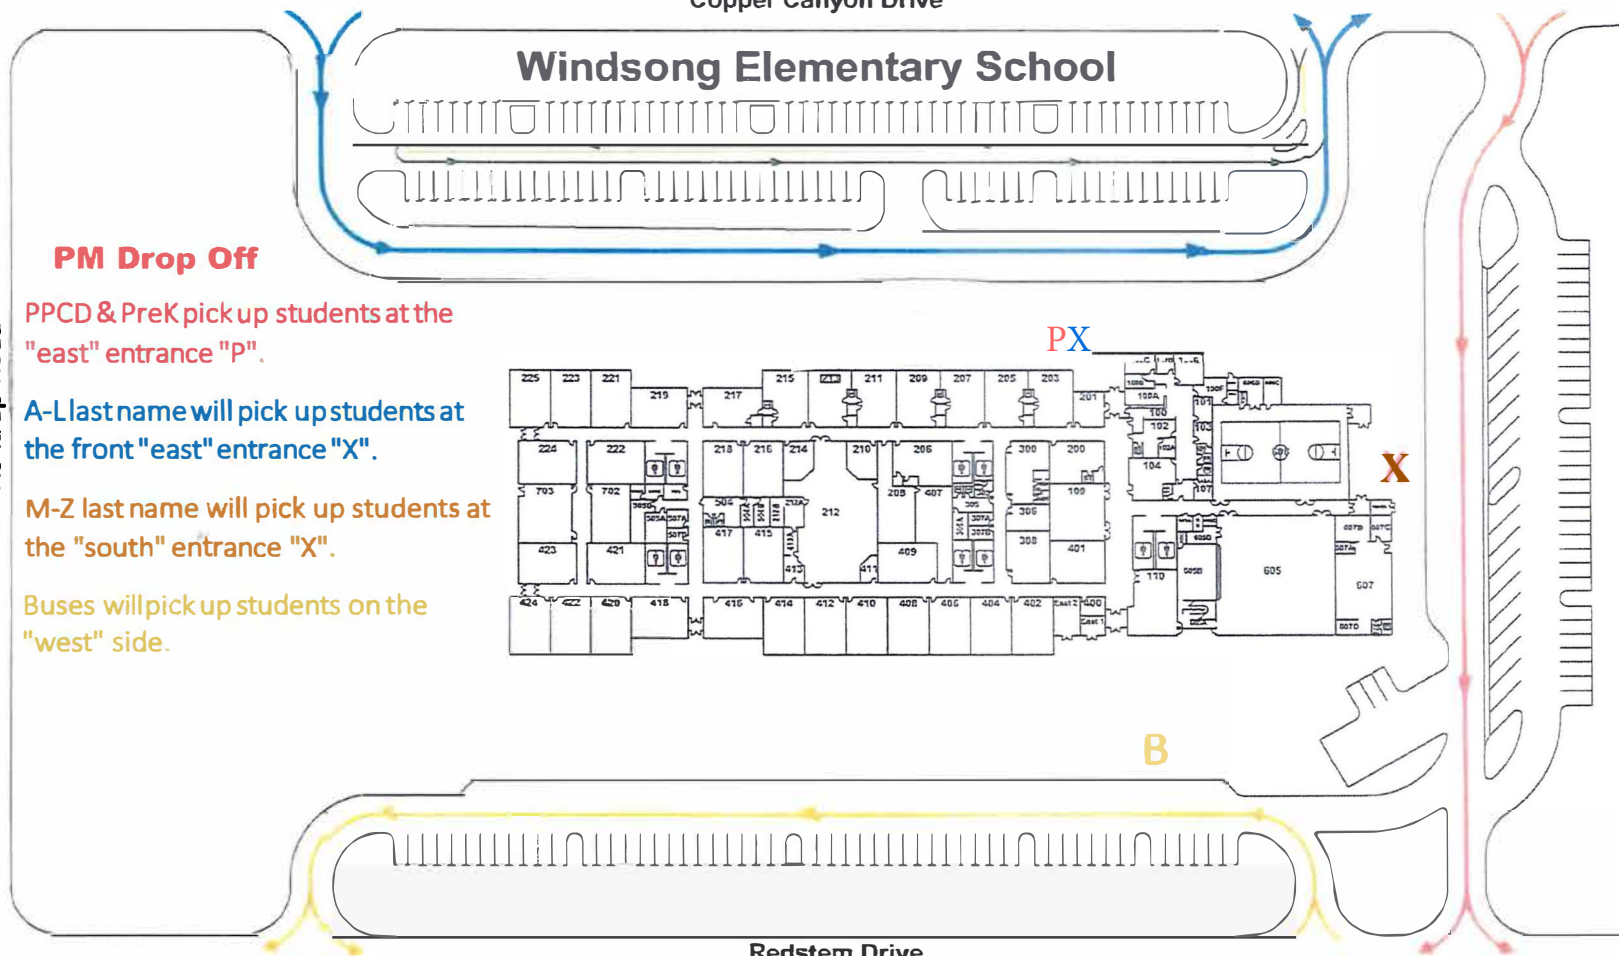

Copper Canyon Drive

Windsong Elementary School

Fishtrap Road

Redstem Drive

- Walkers/Bike riders must use the crosswalks at the north end of the building and will be dismissed from the designated locations (*).
- K/1 students must be picked up by a parent/older sibling at the designated location (*).
- Older siblings walking younger siblings home must have a permission slip on file.

A-L last name will pick up students at the front "east" entrance "X".

M-Z last name will pick up students at the "south" entrance "X".

Buses will pick up students on the "west" side.

Fishtrap Road

Redstem Drive

Copper Canyon Drive

Windsong Elementary School

AM Drop Off

PPCD & PreK drop off students at the front "east" entrance "P".

A-L last name drop off students at the front "east" entrance "X".

M-Z last name drop off students at the "south" entrance "X".

Buses will drop off students at the back "west" entrance "B".

Fishtrap Road

Redstem Drive