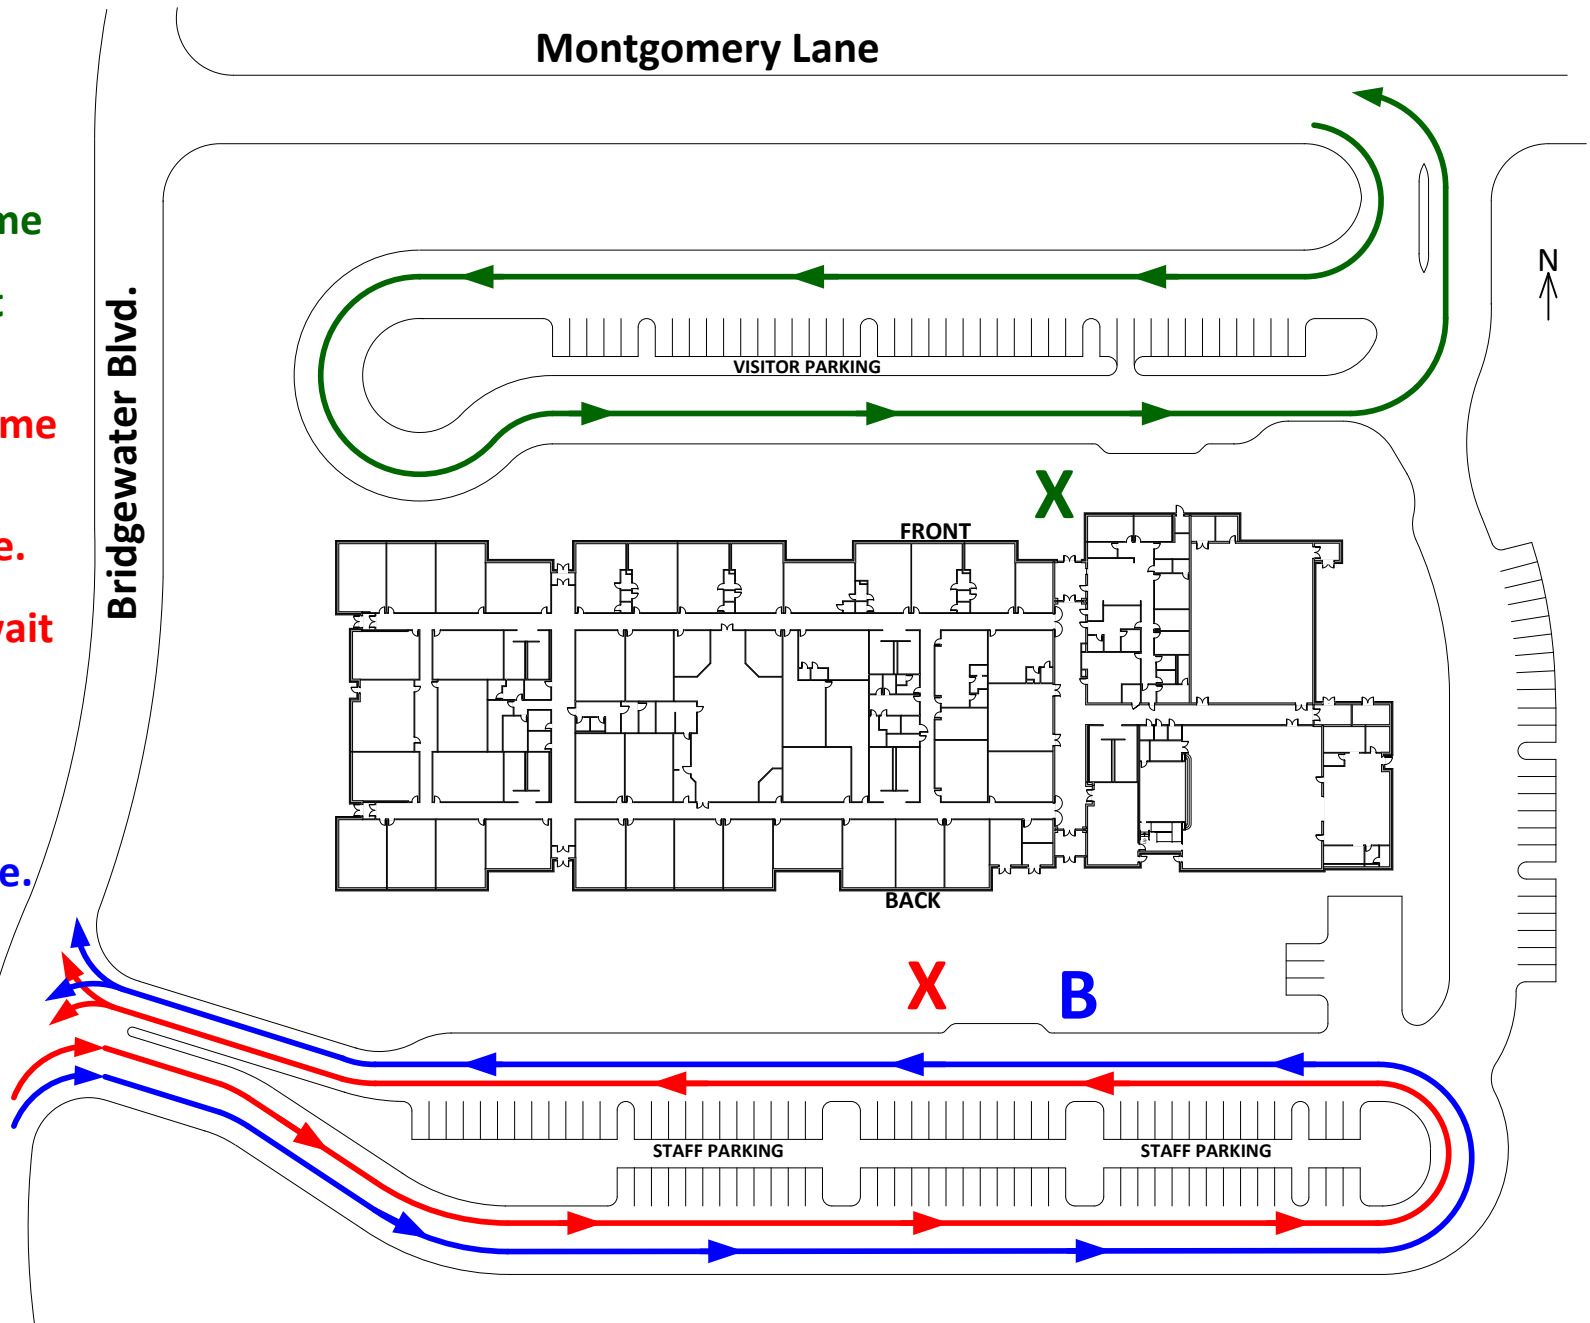

# Boyer Elementary

Montgomery Lane

## AM Drop Off

- **CAR-** Any student can be dropped off on the North side.
- **CAR-** Any student can be dropped off on the South side.
- **BUS-** will drop off on the back "South" side.

Bridgewater Blvd.

## Dismissal Routes

- **CAR- A-L** last name will pick up students at front North side.
- **CAR- M-Z** last name will pick up students at back "South" entrance.
- **Note:** Cars will wait until buses have been dismissed.
- **BUS-** will pick up students on the back "South" side.

## Dismissal Routes

- Walkers- will be released to “West” play ground area.
- Bikes- will be released to “South” back exit.
- K/1 students must be picked up by a parent/guardian at the designated location with proper identification