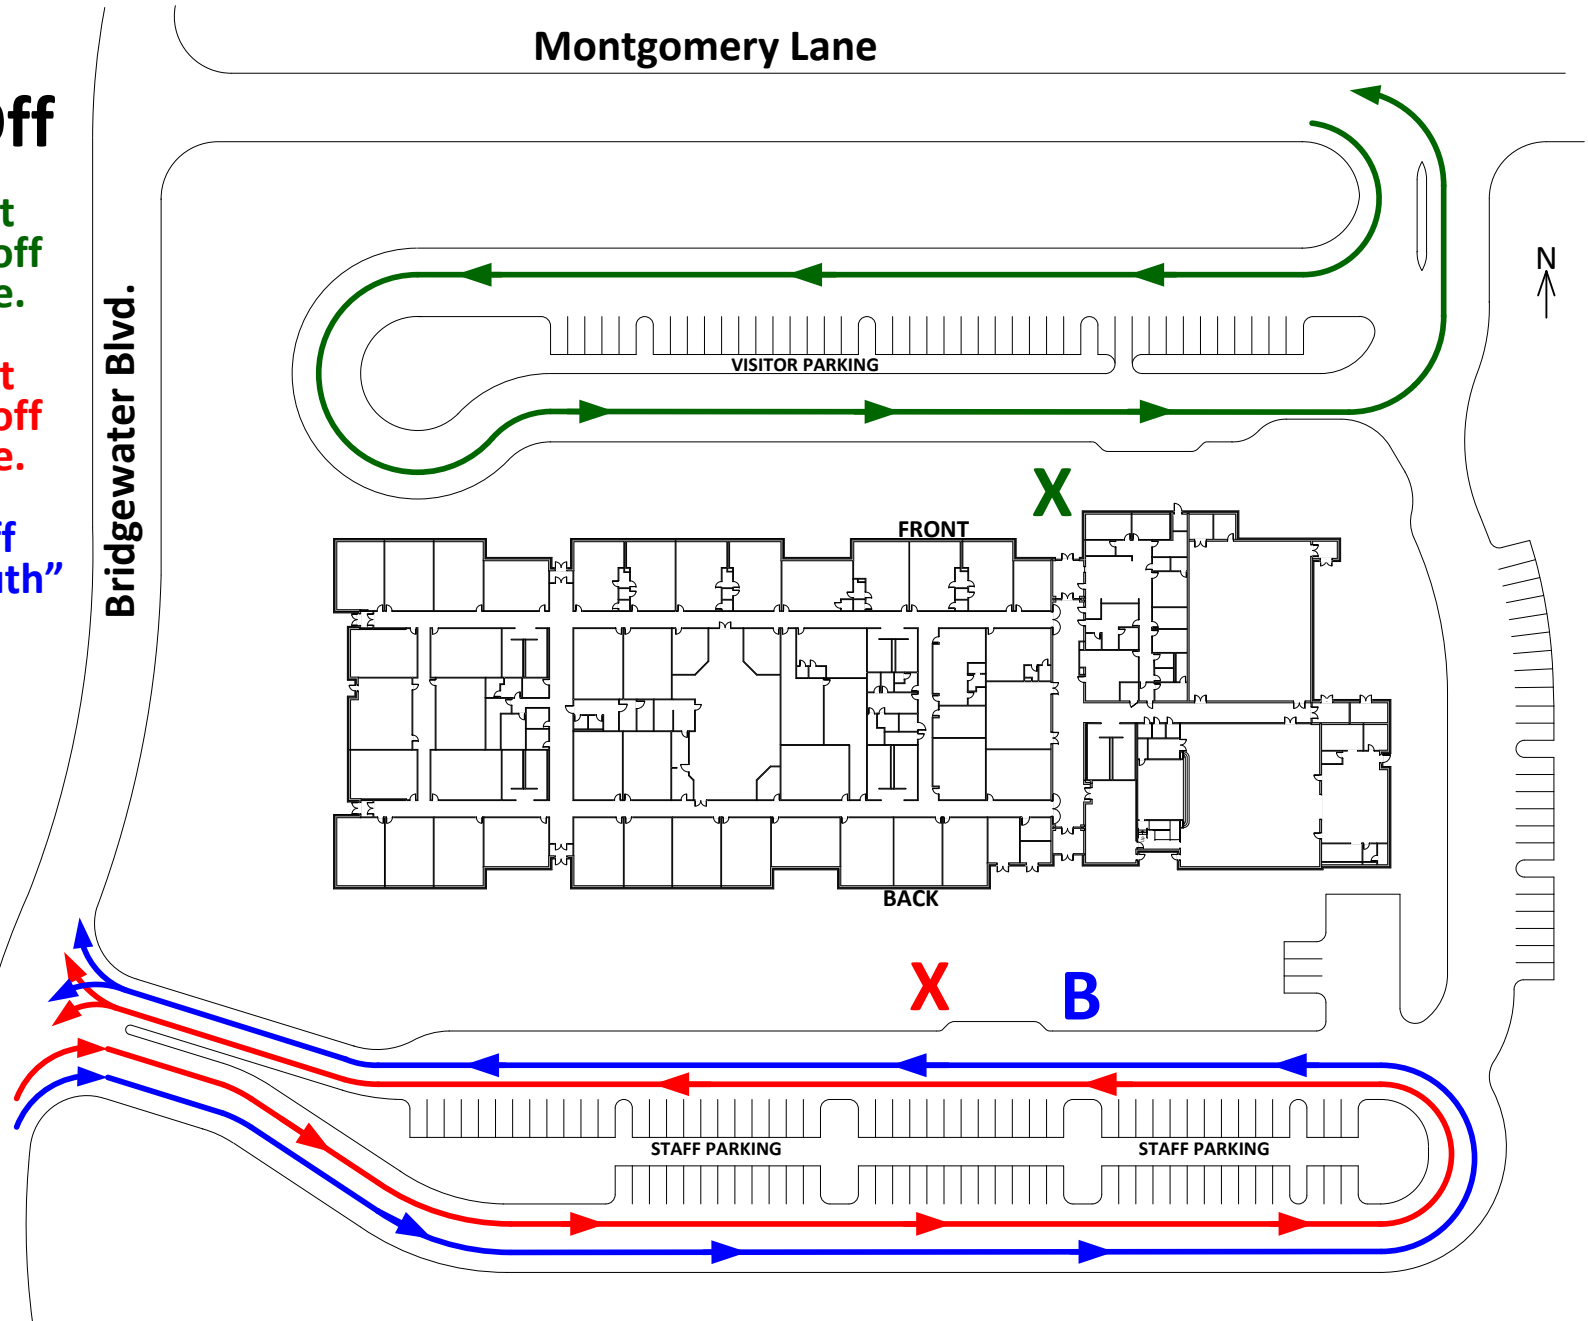

# Boyer Elementary

Montgomery Lane

## AM Drop Off

- **CAR-** Any student can be dropped off on the North side.
- **CAR-** Any student can be dropped off on the South side.
- **BUS-** will drop off on the back "South" side.

Bridgewater Blvd.

## Dismissal Routes

- **CAR- A-L** last name will pick up students at front North side.
- **CAR- M-Z** last name will pick up students at back "South" entrance.
- **Note:** Cars will wait until buses have been dismissed.
- **BUS-** will pick up students on the back "South" side.

## Dismissal Routes

- Walkers- will be released to “West” play ground area.
- Bikes- will be released to “South” back exit.
- K/1 students must be picked up by a parent/guardian at the designated location with proper identification