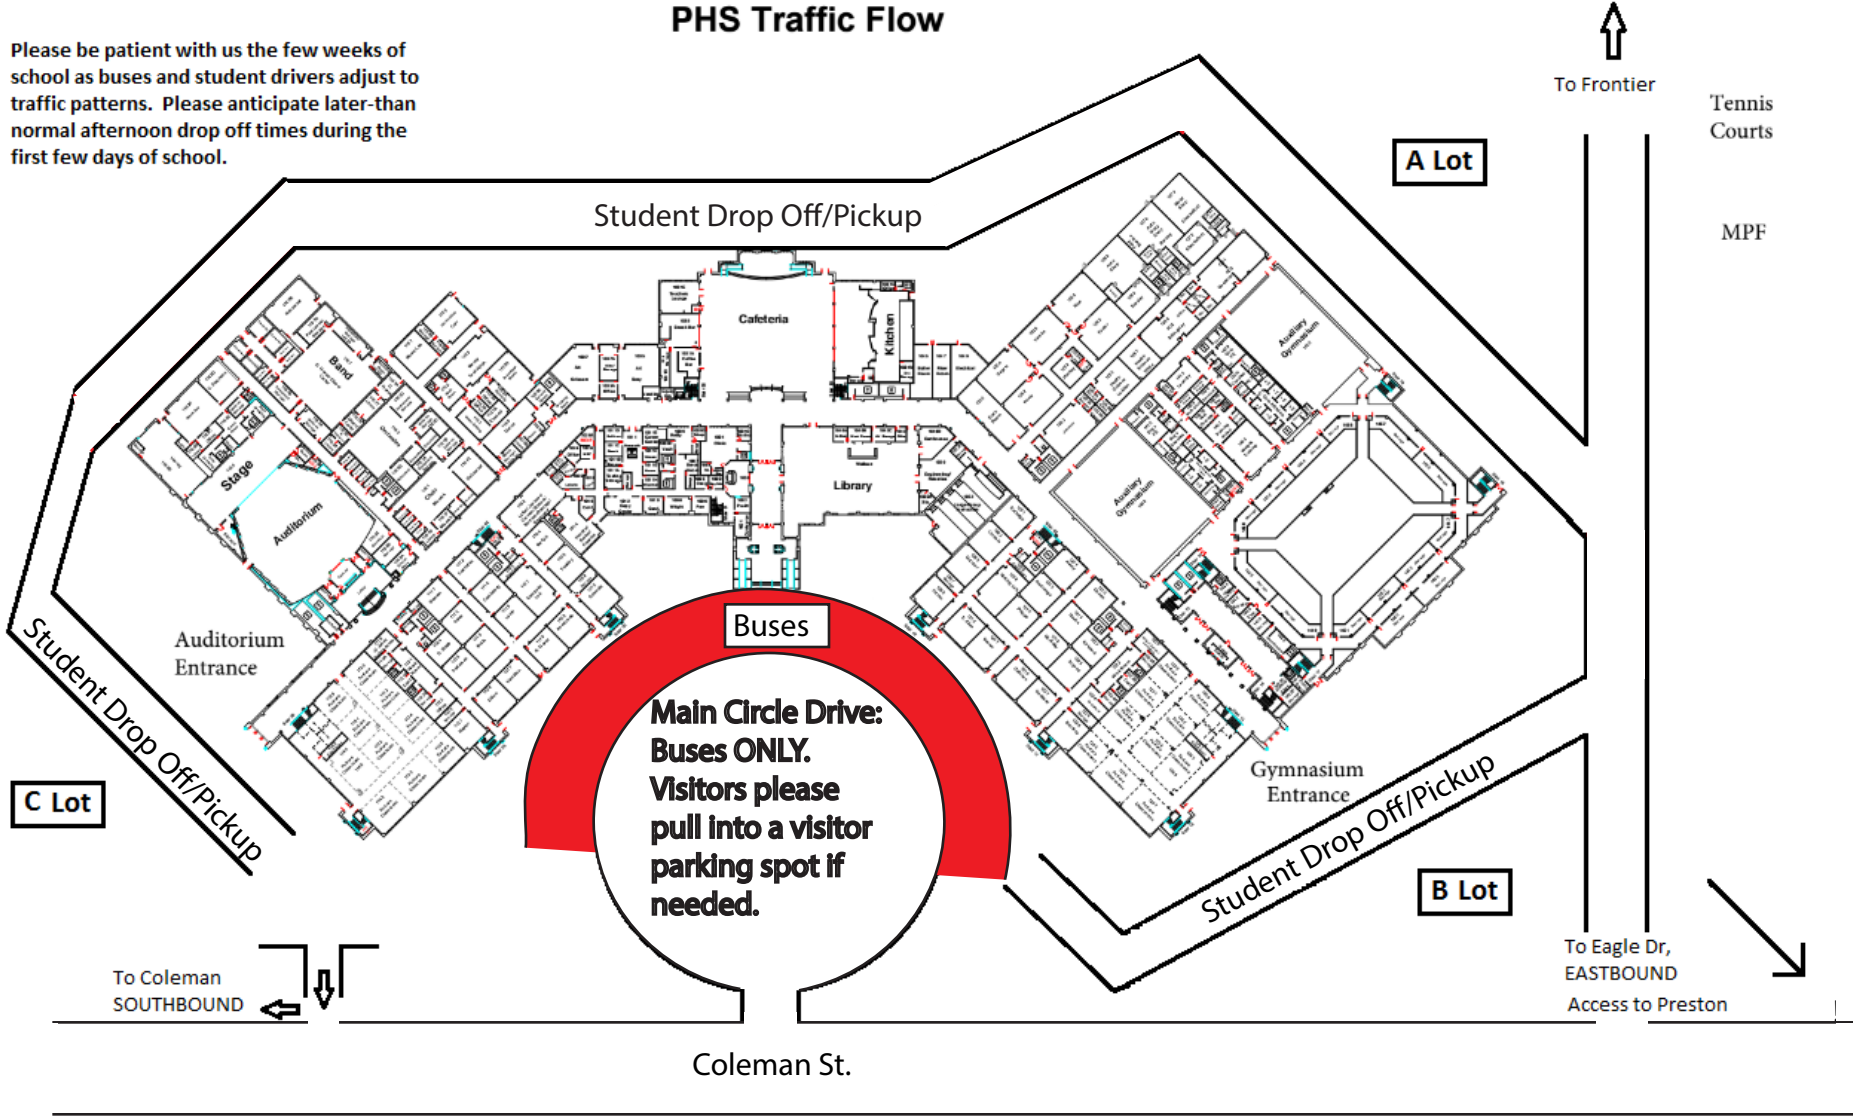

# PHS Traffic Flow

Please be patient with us the few weeks of school as buses and student drivers adjust to traffic patterns. Please anticipate later-than normal afternoon drop off times during the first few days of school.

To Frontier  
Tennis Courts

MPF

C Lot

To Coleman  
SOUTHBOUND

Coleman St.

Student Drop Off/Pickup  
B Lot

To Eagle Dr,  
EASTBOUND  
Access to Preston